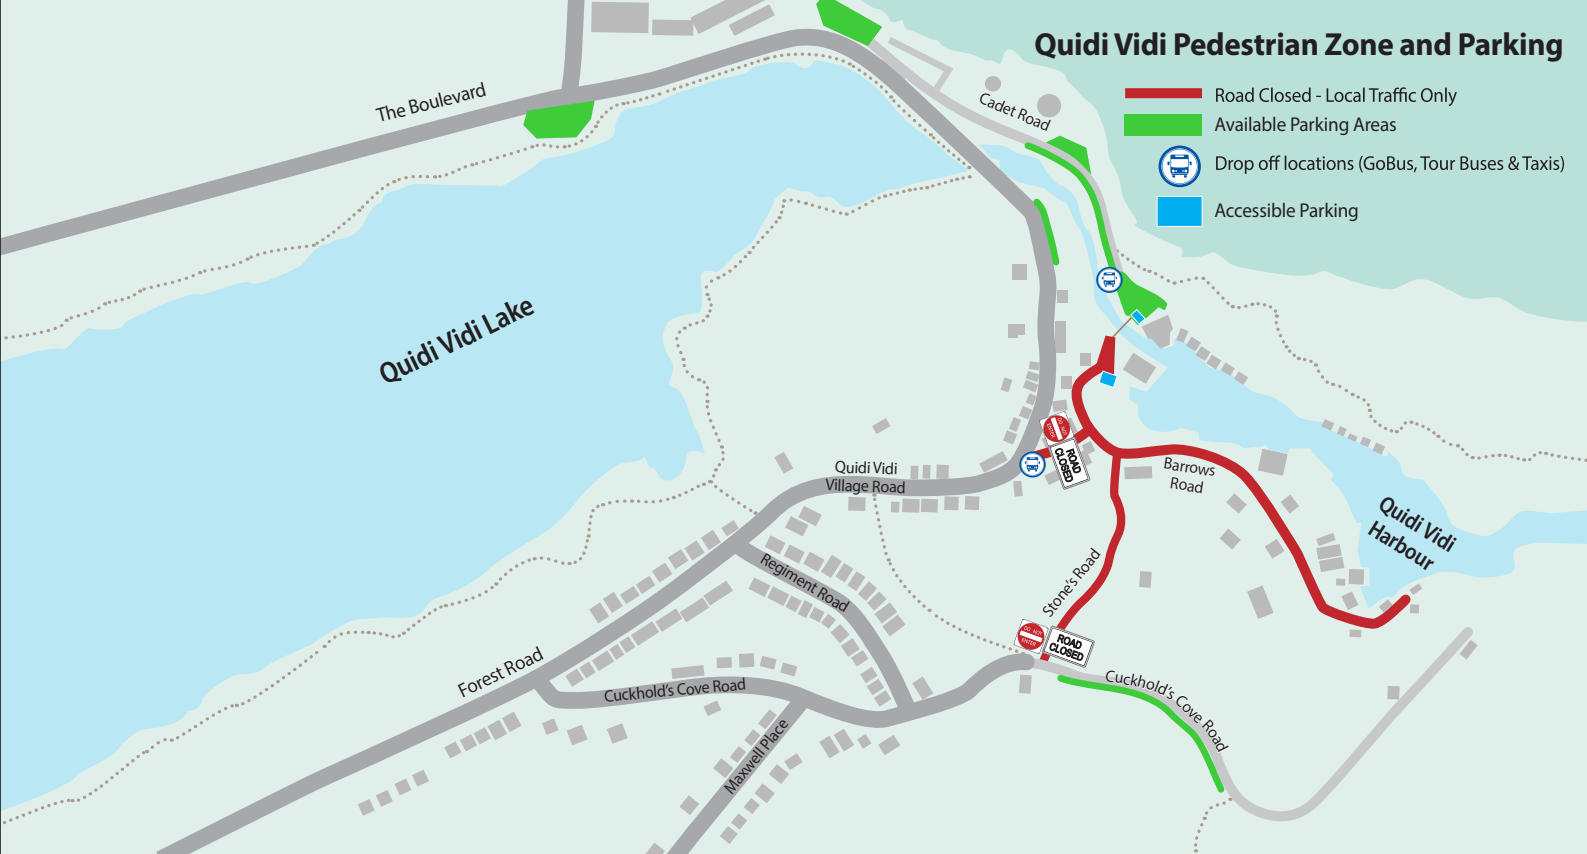

# Quidi Vidi Pedestrian Zone and Parking

-  Road Closed - Local Traffic Only
-  Available Parking Areas
-  Drop off locations (GoBus, Tour Buses & Taxis)
-  Accessible Parking

The Boulevard

Cadet Road

Quidi Vidi Lake

Quidi Vidi Village Road

Barrows Road

Quidi Vidi Harbour

Regiment Road

Forest Road

Cuckhold's Cove Road

Maxwell Place

Stone's Road

Cuckhold's Cove Road

ROAD CLOSED

ROAD CLOSED

ROAD CLOSED